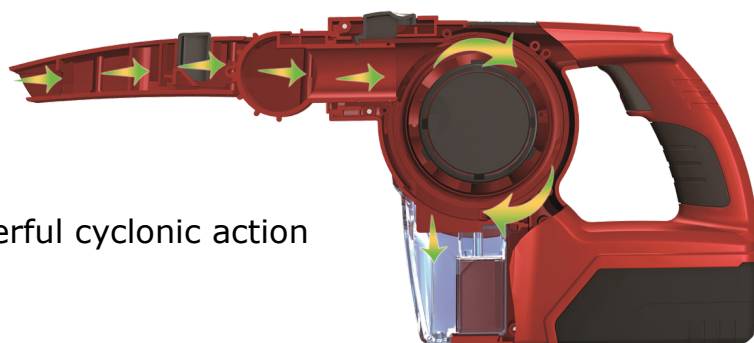

Powerful cyclonic action

The Vac Attack comes with a set of accessories that enable you to get into tight corners and its unique blower and suction feature allows for effective cleaning of vents and other hard to reach areas.