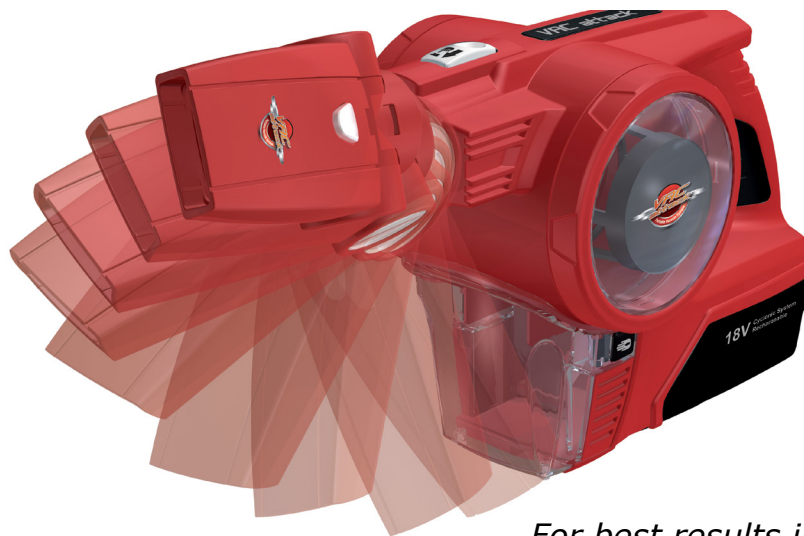

COMMAND

Vac Attack Portable Vacuum System

The Vac Attack is more than just a vacuum. Its a super powerful combined vacuum and blower all in one!

Like all of the ATTACK Family the Vac Attack is designed to provide the best available vacuum performance anywhere.

The Vac Attack compliments the Wax Attack, 240 volt and Portable, to complete the best labour saving efficient and reliable machines to make your job as easy as possible whilst providing exceptional results.

- High power 18 volt battery
- 33 thousand RPM Motor
- Swivel Head operation
- Washable HEPA type dual filter
- Centrifugal filter system
- 16 litres airflow per second
- Accessories to reach tight spaces coverage

Swivel Head operates around 360° for the highest possible reach.

For best results in cleaning your car, van, boat, truck or caravan, we always recommend Mothers Polish products to compliment the Vac Attack for the best results.